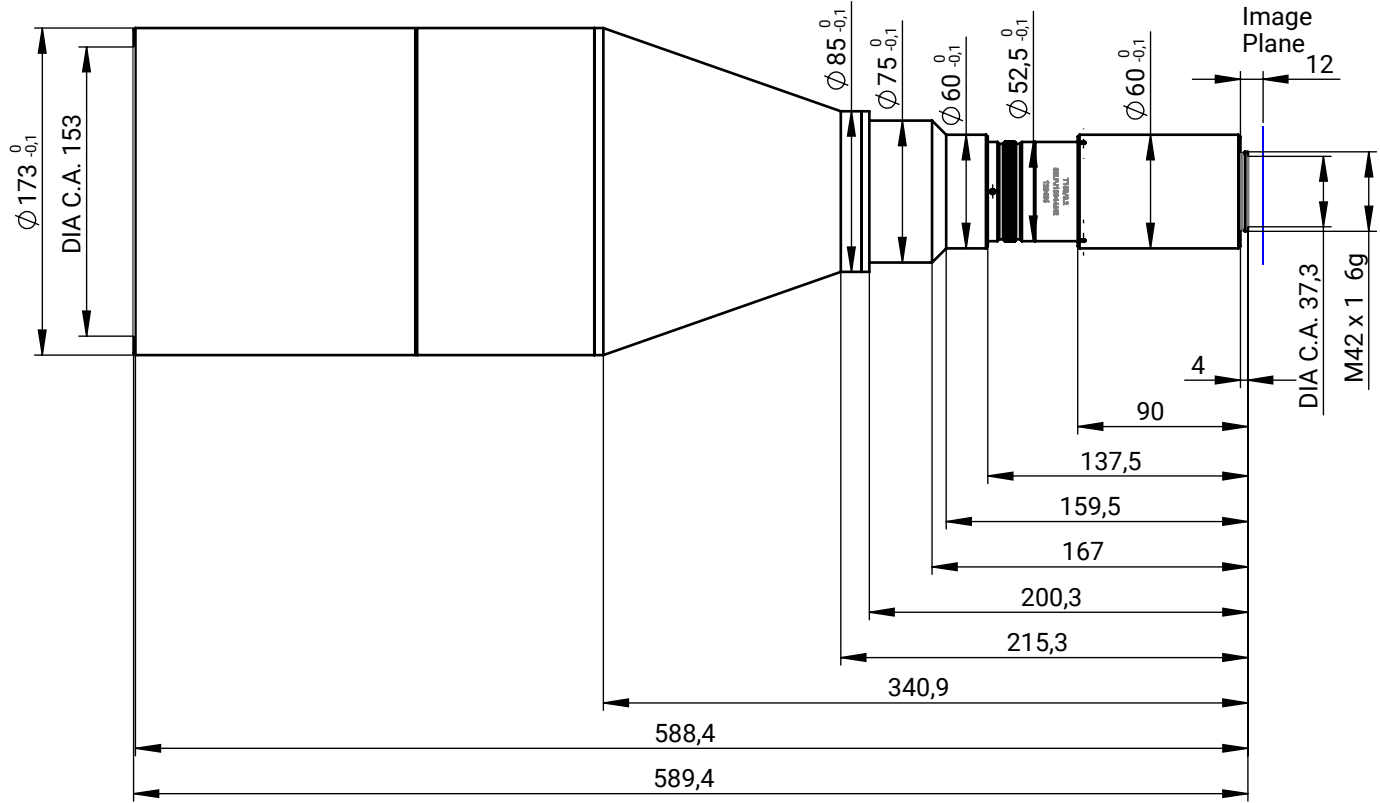

W.D. = 300

Last change	01-B	09.11.2023	12.12.2023	Size	Scale	Title, Description	
		P.H.	A.Z.	A4	1:4	T150/0.2 Color	
First edition		31.10.2023	06.11.2023				
		Ch.E.	A.Z.	Drawn by	Checked by	Display DIN ISO 5456	
						Status	Released
						Part number	611901
						Revision	01-B
						Document type	Assembly Document
						Language	de/en
						Project	S5LPJ1894-M42
						Page	3/6
© by SILL OPTICS						ALL DIMENSIONS IN MM AND INCLUDE SURFACE TREATMENT	
						C:\Sill Optics\5\5LPJ\S5LPJ1894-M42\	