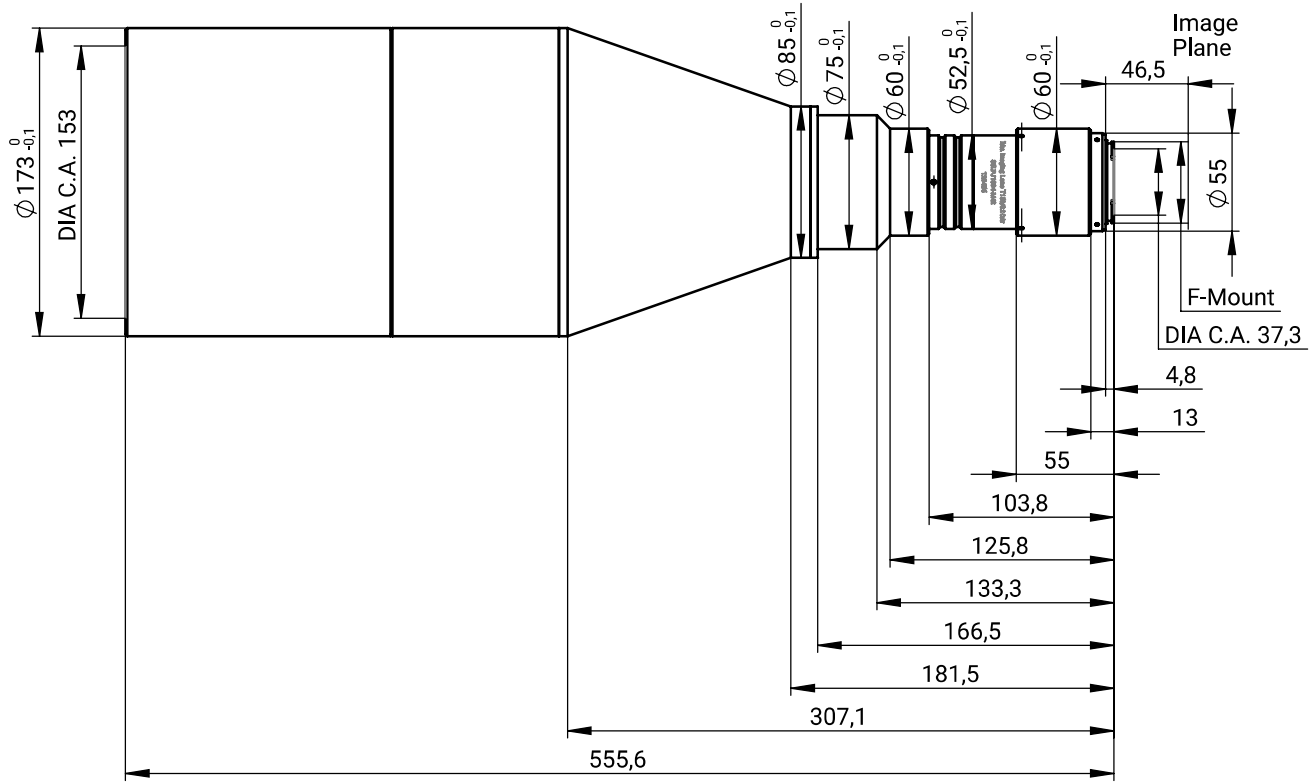

1 2 3 4 5 6

D D

C C

B B

A A

1 2 3 4 5 6

W.D. = 300

Last change	01-A		Size	A4	Scale	1:4	Title, Description	
First edition	02.11.2023 Ch.E.	06.11.2023 A.Z.					Correctal T150/0.2 Color	
	Drawn by	Checked by	Display DIN ISO 5456				Part number	Revision
			Status		Released		616201	01-A
			Document type		Drawing Document		Project	Page
			Language		de/en		S5LPJ1894-212	3/6
			ALL DIMENSIONS IN MM AND INCLUDE SURFACE TREATMENT		C:\Sill Optics\5,5LPJ\S5LPJ1894-212\			